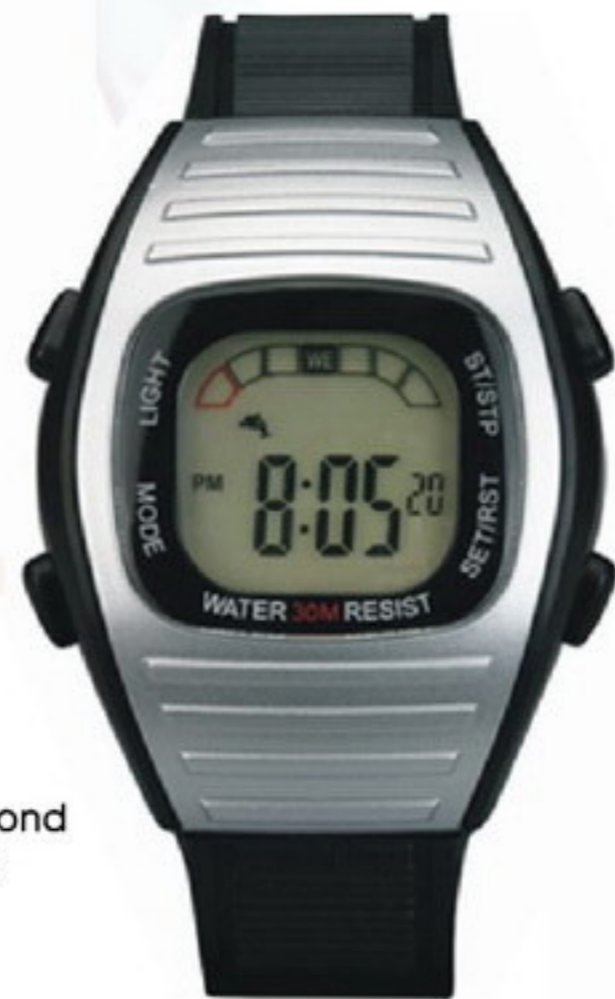

Function:
daily alarm, hourly alarm signal
the precision of stopwatch is 1/100 second
various dynamic and jumping images
optional formats: 12/24-hour

PE004-03-1