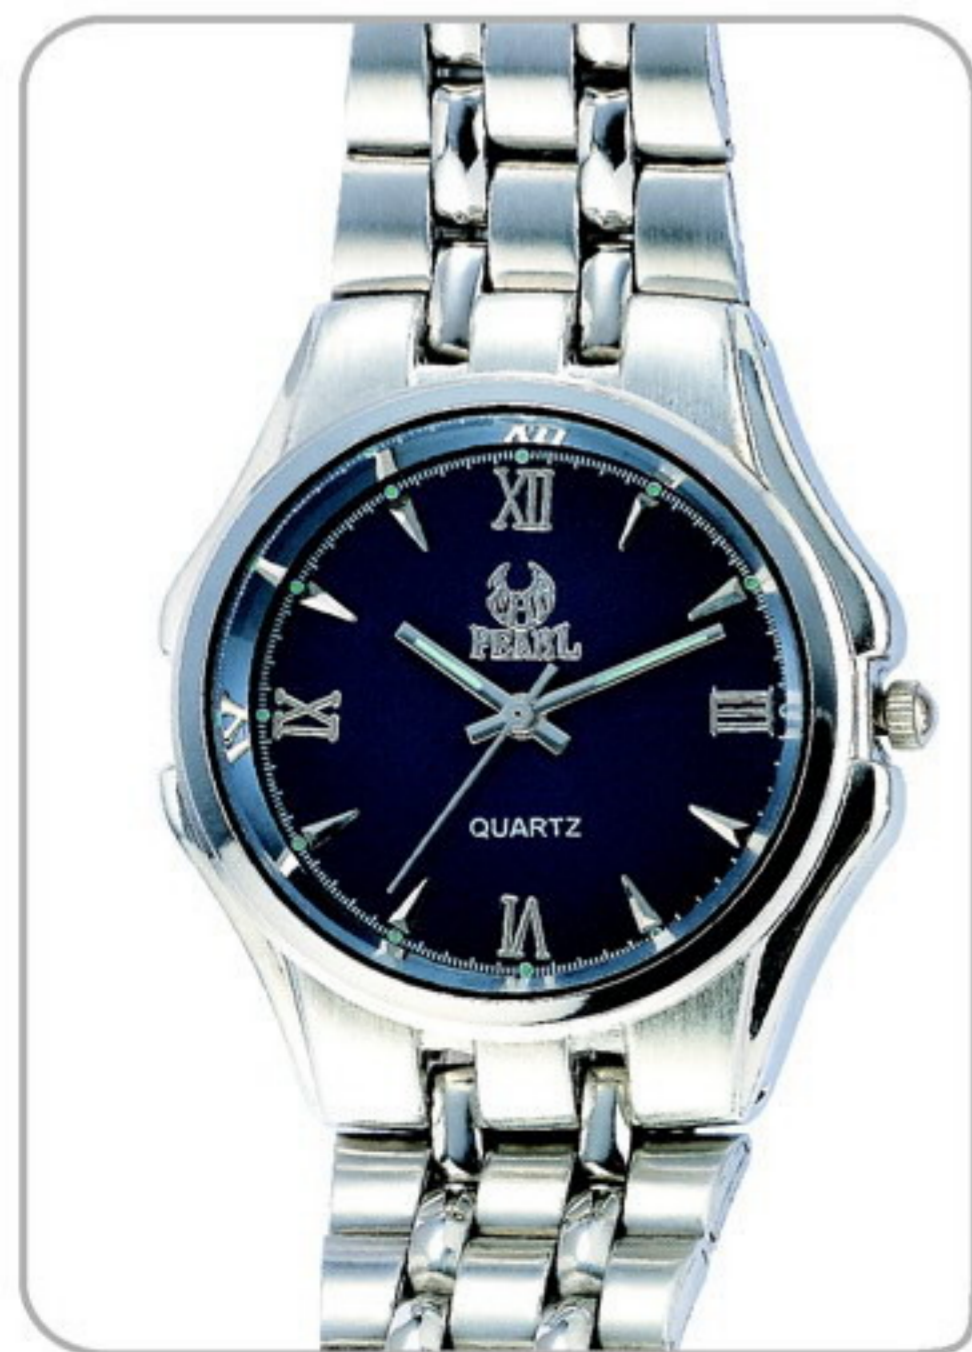

ITEM	PS068/PS072/PS055
case	Alloy
strap	Alloy
function	3M water resistance
dial	Metal dial Mineral glass

PS062-68-2

PS062-68-1

PS068-26-1

PS075-68-1

ITEM	PS062/075
case	Alloy
strap	Alloy
function	3M water resistance
dial	Metal dial Mineral glass W.artificial diamond coating